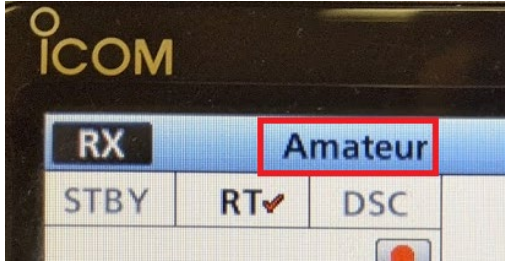

## Enabling Amateur Mode in the M803 SSB Radio

Important: For amateur radio operation only. Return to normal mode (marine) for marine use.

1. Turn off the radio.
2. Press and hold the 2, RX/TX, and MENU buttons, then press the power button on the radio. Continue to hold the three buttons until the radio shows its normal operating screen. When complete, **Amateur** will appear on the Display.